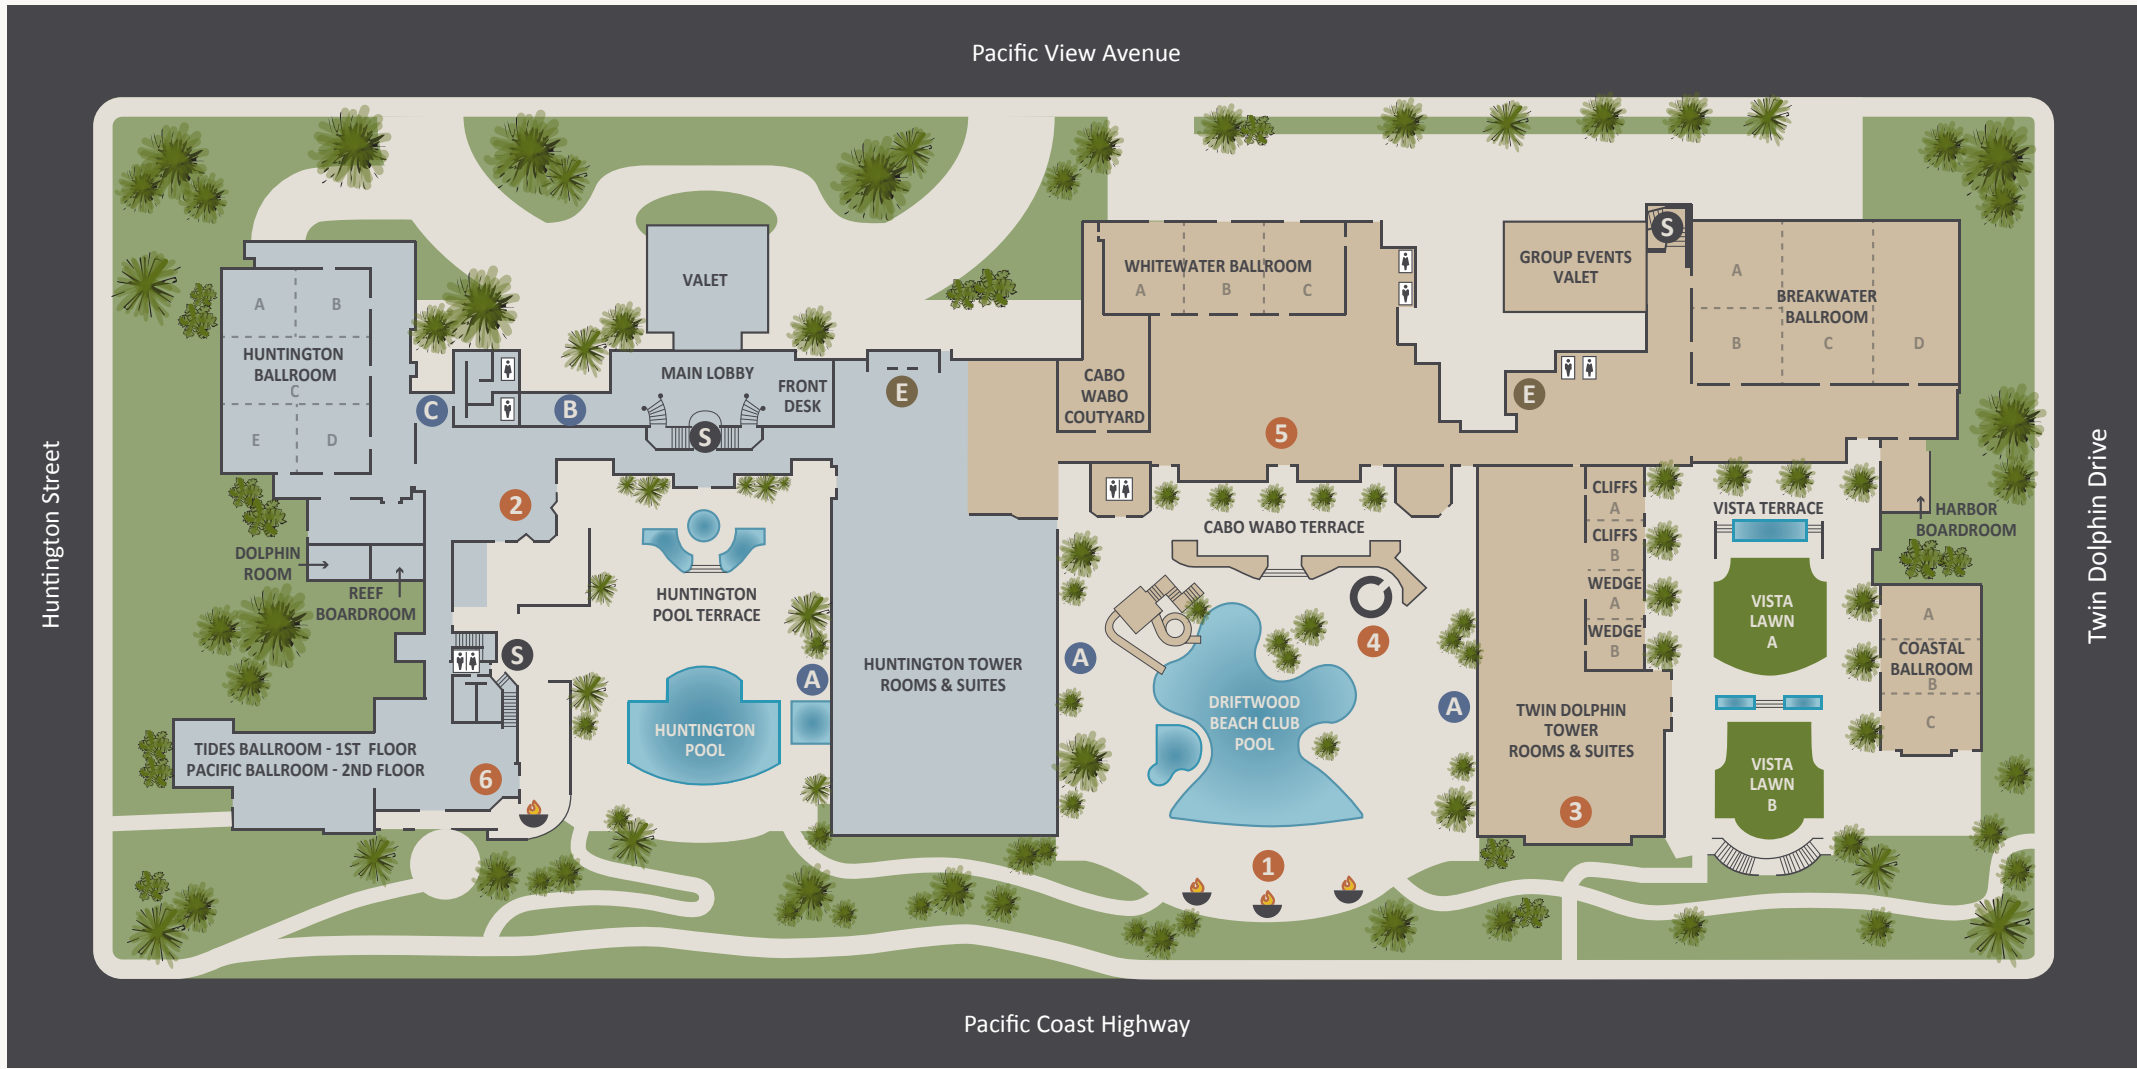

The Waterfront Beach Resort
a Hilton Hotel

HUNTINGTON TOWER

TWIN DOLPHIN TOWER

DINING & DRINKS

- 1 DRIFTWOOD BEACH CLUB
- 2 HENRY'S COASTAL CUISINE
- 3 OFFSHORE 9 ROOFTOP LOUNGE
- 4 CABO WABO POOL BAR
- 5 SAMMY HAGAR'S *CABO WABO BEACH CLUB
- 6 SURF HERO MARKETPLACE

AMENITIES

- A CABANAS
- B CURRENT BY DRIFT BOUTIQUE
- C DRIFT SPA
- D WATERFRONT ADVENTURES
- FIRE PITS
- RESTROOM
- E ELEVATOR
- S STAIRCASE

THE WATERFRONT BEACH RESORT, A HILTON HOTEL

21100 PACIFIC COAST HIGHWAY • HUNTINGTON BEACH, CA 92648 • 714.845.8000 • WATERFRONTRESORT.COM